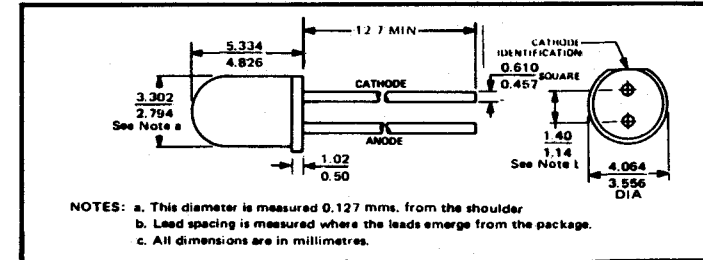

31 Optoelectronics

Light Emitters

Device Type	Power Output		θHP typ	VF		λp typ μm	Key Features
	min. mW	@ IF mA		max. V	@ IF mA		
TIL23	0.4	50	35°	1.5	50	0.93	Pill package for mounting on double-sided printed circuit board
TIL24	1.0	50	35°	1.5	50	0.93	
TIL25	0.7	50	35°	1.5	50	0.94	
TIL31	3.3	100	10°	1.75	100	0.94	Hermetically sealed TO18 package
TIL33	2.5	100	80°	1.75	100	0.94	
TIL34	1.6	100	10°	1.75	100	0.94	
TIL32	0.5	20	35°	1.6	20	0.94	Low cost 3 mm plastic package
TIL38	6.0	100	60°	1.9	100	0.94	Low cost 5 mm plastic package

Pill Package

TO-18 Hermetic Seal

Low Cost Plastic Package

Hermetic Seal Glass Package ALL DIMENSIONS IN INCHES
www.DataSheet4U.com

Light Sensors

Device Type	Type	Light Current			Dark Current		Power Diss mW	Key Features
		min. mA	max. mA	@ V	max. nA	@ V		
LS600	Phototransistor	0.8	—	5	25	30	50	Pill Package
LS602	Phototransistor	0.5	—	5	25	30	50	
LS611	Phototransistor	0.5	2	5	25	30	50	
LS612	Phototransistor	1	3	5	25	30	50	
LS613	Phototransistor	2	4	5	25	30	50	
LS614	Phototransistor	3	5	5	25	30	50	
LS615	Phototransistor	4	6	5	25	30	50	
LS616	Phototransistor	5	7	5	25	30	50	
LS617	Phototransistor	6	8	5	25	30	50	
LS618	Phototransistor	7	9	5	25	30	50	
LS619	Phototransistor	8	—	5	25	30	50	
TIL63	Phototransistor	0.4	—	5	25	30	50	
TIL64	Phototransistor	0.4	1.6	5	25	30	50	
TIL65	Phototransistor	1	4	5	25	30	50	
TIL66	Phototransistor	2.5	10	5	25	30	50	
TIL67	Phototransistor	6	—	5	25	30	50	
TIL78	Phototransistor	1	—	5	25	30	50	
TIL81	As Phototransistor	5	—	5	100	10	250	
TIL99	As Photodiode	170* μA typ	—	0-50	10	30	250	
	As Phototransistor	1	—	5	100	10	250	
	As Photodiode	40* μA typ	—	0-50	10	10	250	
TIL100	Photodiode	6 A/W	—	50	100	50	250	
LS400	Phototransistor	1	—	5	25	30	50	TO-18 package with narrow field of view
TIL401	Phototransistor	0.5	3	5	25	30	50	
TIL402	Phototransistor	2	6	5	25	30	50	
TIL403	Phototransistor	5	10	5	25	30	50	
TIL404	Phototransistor	8	16	5	25	30	50	
TIL405	Phototransistor	10	20	5	25	30	50	
								Glass, hermetically sealed