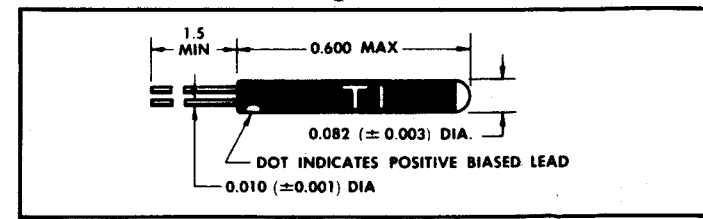

31 Optoelectronics

Light Emitters

Device Type	Power Output		θHP typ	VF		λp typ μm	Key Features
	min. mW	@ IF mA		max. V	@ IF mA		
TIL23	0.4	50	35°	1.5	50	0.93	Pill package for mounting on double-sided printed circuit board
TIL24	1.0	50	35°	1.5	50	0.93	
TIL25	0.7	50	35°	1.5	50	0.94	
TIL31	3.3	100	10°	1.75	100	0.94	Hermetically sealed TO18 package
TIL33	2.5	100	80°	1.75	100	0.94	
TIL34	1.6	100	10°	1.75	100	0.94	
TIL32	0.5	20	35°	1.6	20	0.94	Low cost 3 mm plastic package
TIL38	6.0	100	60°	1.9	100	0.94	Low cost 5 mm plastic package

Pill Package

TO-18 Hermetic Seal

Low Cost Plastic Package

Hermetic Seal Glass Package ALL DIMENSIONS IN INCHES
www.DataSheet4U.com

Light Sensors

Device Type	Type	Light Current			Dark Current		Power Diss mW	Key Features
		min. mA	max. mA	@ V	max. nA	@ V		
LS600	Phototransistor	0.8	—	5	25	30	50	Pill Package
LS602	Phototransistor	0.5	—	5	25	30	50	
LS611	Phototransistor	0.5	2	5	25	30	50	
LS612	Phototransistor	1	3	5	25	30	50	
LS613	Phototransistor	2	4	5	25	30	50	
LS614	Phototransistor	3	5	5	25	30	50	
LS615	Phototransistor	4	6	5	25	30	50	
LS616	Phototransistor	5	7	5	25	30	50	
LS617	Phototransistor	6	8	5	25	30	50	
LS618	Phototransistor	7	9	5	25	30	50	
LS619	Phototransistor	8	—	5	25	30	50	
TIL63	Phototransistor	0.4	—	5	25	30	50	
TIL64	Phototransistor	0.4	1.6	5	25	30	50	
TIL65	Phototransistor	1	4	5	25	30	50	
TIL66	Phototransistor	2.5	10	5	25	30	50	
TIL67	Phototransistor	6	—	5	25	30	50	
TIL78	Phototransistor	1	—	5	25	30	50	
TIL81	As Phototransistor	5	—	5	100	10	250	
TIL99	As Photodiode	170* μA typ	—	0-50	10	30	250	
	As Phototransistor	1	—	5	100	10	250	
	As Photodiode	40* μA typ	—	0-50	10	10	250	
TIL100	Photodiode	6 A/W	—	50	100	50	250	
LS400	Phototransistor	1	—	5	25	30	50	TO-18 package with narrow field of view
TIL401	Phototransistor	0.5	3	5	25	30	50	
TIL402	Phototransistor	2	6	5	25	30	50	
TIL403	Phototransistor	5	10	5	25	30	50	
TIL404	Phototransistor	8	16	5	25	30	50	
TIL405	Phototransistor	10	20	5	25	30	50	
								Glass, hermetically sealed