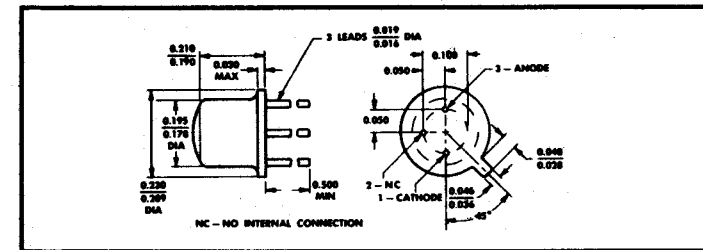

31 Optoelectronics

Light Emitters

Device Type	Power Output		θHP typ	VF		λp typ μm	Key Features
	min. mW	@ IF mA		max. V	@ IF mA		
TIL23	0.4	50	35°	1.5	50	0.93	Pill package for mounting on double-sided printed circuit board
TIL24	1.0	50	35°	1.5	50	0.93	
TIL25	0.7	50	35°	1.5	50	0.94	
TIL31	3.3	100	10°	1.75	100	0.94	Hermetically sealed TO18 package
TIL33	2.5	100	80°	1.75	100	0.94	
TIL34	1.6	100	10°	1.75	100	0.94	
TIL32	0.5	20	35°	1.6	20	0.94	Low cost 3 mm plastic package
TIL38	6.0	100	60°	1.9	100	0.94	Low cost 5 mm plastic package

Pill Package

TO-18 Hermetic Seal

Low Cost Plastic Package

Hermetic Seal Glass Package ALL DIMENSIONS IN INCHES
www.DataSheet4U.com

Light Sensors

Device Type	Type	Light Current			Dark Current		Power Diss mW	Key Features
		min. mA	max. mA	@ V	max. nA	@ V		
LS600	Phototransistor	0.8	—	5	25	30	50	Pill Package
LS602	Phototransistor	0.5	—	5	25	30	50	
LS611	Phototransistor	0.5	2	5	25	30	50	
LS612	Phototransistor	1	3	5	25	30	50	
LS613	Phototransistor	2	4	5	25	30	50	
LS614	Phototransistor	3	5	5	25	30	50	
LS615	Phototransistor	4	6	5	25	30	50	
LS616	Phototransistor	5	7	5	25	30	50	
LS617	Phototransistor	6	8	5	25	30	50	
LS618	Phototransistor	7	9	5	25	30	50	
LS619	Phototransistor	8	—	5	25	30	50	
TIL63	Phototransistor	0.4	—	5	25	30	50	
TIL64	Phototransistor	0.4	1.6	5	25	30	50	
TIL65	Phototransistor	1	4	5	25	30	50	
TIL66	Phototransistor	2.5	10	5	25	30	50	
TIL67	Phototransistor	6	—	5	25	30	50	
TIL78	Phototransistor	1	—	5	25	30	50	
TIL81	As Phototransistor	5	—	5	100	10	250	
TIL99	As Photodiode	170* μA typ	—	0-50	10	30	250	
	As Phototransistor	1	—	5	100	10	250	
	As Photodiode	40* μA typ	—	0-50	10	10	250	
TIL100	Photodiode	6 A/W	—	50	100	50	250	
LS400	Phototransistor	1	—	5	25	30	50	TO-18 package with narrow field of view
TIL401	Phototransistor	0.5	3	5	25	30	50	
TIL402	Phototransistor	2	6	5	25	30	50	
TIL403	Phototransistor	5	10	5	25	30	50	
TIL404	Phototransistor	8	16	5	25	30	50	
TIL405	Phototransistor	10	20	5	25	30	50	
								Glass, hermetically sealed