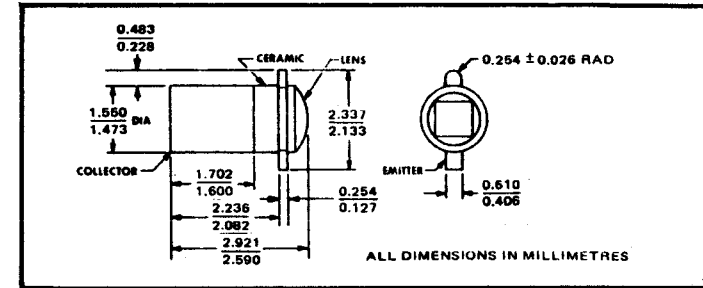

31 Optoelectronics

Light Emitters

Device Type	Power Output		θHP typ	VF		λp typ μm	Key Features
	min. mW	@ IF mA		max. V	@ IF mA		
TIL23	0.4	50	35°	1.5	50	0.93	Pill package for mounting on double-sided printed circuit board
TIL24	1.0	50	35°	1.5	50	0.93	
TIL25	0.7	50	35°	1.5	50	0.94	
TIL31	3.3	100	10°	1.75	100	0.94	Hermetically sealed TO18 package
TIL33	2.5	100	80°	1.75	100	0.94	
TIL34	1.6	100	10°	1.75	100	0.94	
TIL32	0.5	20	35°	1.6	20	0.94	Low cost 3 mm plastic package
TIL38	6.0	100	60°	1.9	100	0.94	Low cost 5 mm plastic package

Pill Package

TO-18 Hermetic Seal

Low Cost Plastic Package

Hermetic Seal Glass Package ALL DIMENSIONS IN INCHES
www.DataSheet4U.com

Light Sensors

Device Type	Type	Light Current			Dark Current		Power Diss mW	Key Features
		min. mA	max. mA	@ V	max. nA	@ V		
LS600	Phototransistor	0.8	—	5	25	30	50	Pill Package
LS602	Phototransistor	0.5	—	5	25	30	50	
LS611	Phototransistor	0.5	2	5	25	30	50	
LS612	Phototransistor	1	3	5	25	30	50	
LS613	Phototransistor	2	4	5	25	30	50	
LS614	Phototransistor	3	5	5	25	30	50	
LS615	Phototransistor	4	6	5	25	30	50	
LS616	Phototransistor	5	7	5	25	30	50	
LS617	Phototransistor	6	8	5	25	30	50	
LS618	Phototransistor	7	9	5	25	30	50	
LS619	Phototransistor	8	—	5	25	30	50	
TIL63	Phototransistor	0.4	—	5	25	30	50	
TIL64	Phototransistor	0.4	1.6	5	25	30	50	
TIL65	Phototransistor	1	4	5	25	30	50	
TIL66	Phototransistor	2.5	10	5	25	30	50	
TIL67	Phototransistor	6	—	5	25	30	50	
TIL78	Phototransistor	1	—	5	25	30	50	
TIL81	As Phototransistor	5	—	5	100	10	250	
TIL99	As Photodiode	170* μA typ	—	0-50	10	30	250	
	As Phototransistor	1	—	5	100	10	250	
	As Photodiode	40* μA typ	—	0-50	10	10	250	
TIL100	Photodiode	6 A/W	—	50	100	50	250	
LS400	Phototransistor	1	—	5	25	30	50	TO-18 package with narrow field of view
TIL401	Phototransistor	0.5	3	5	25	30	50	
TIL402	Phototransistor	2	6	5	25	30	50	
TIL403	Phototransistor	5	10	5	25	30	50	
TIL404	Phototransistor	8	16	5	25	30	50	
TIL405	Phototransistor	10	20	5	25	30	50	
								Glass, hermetically sealed