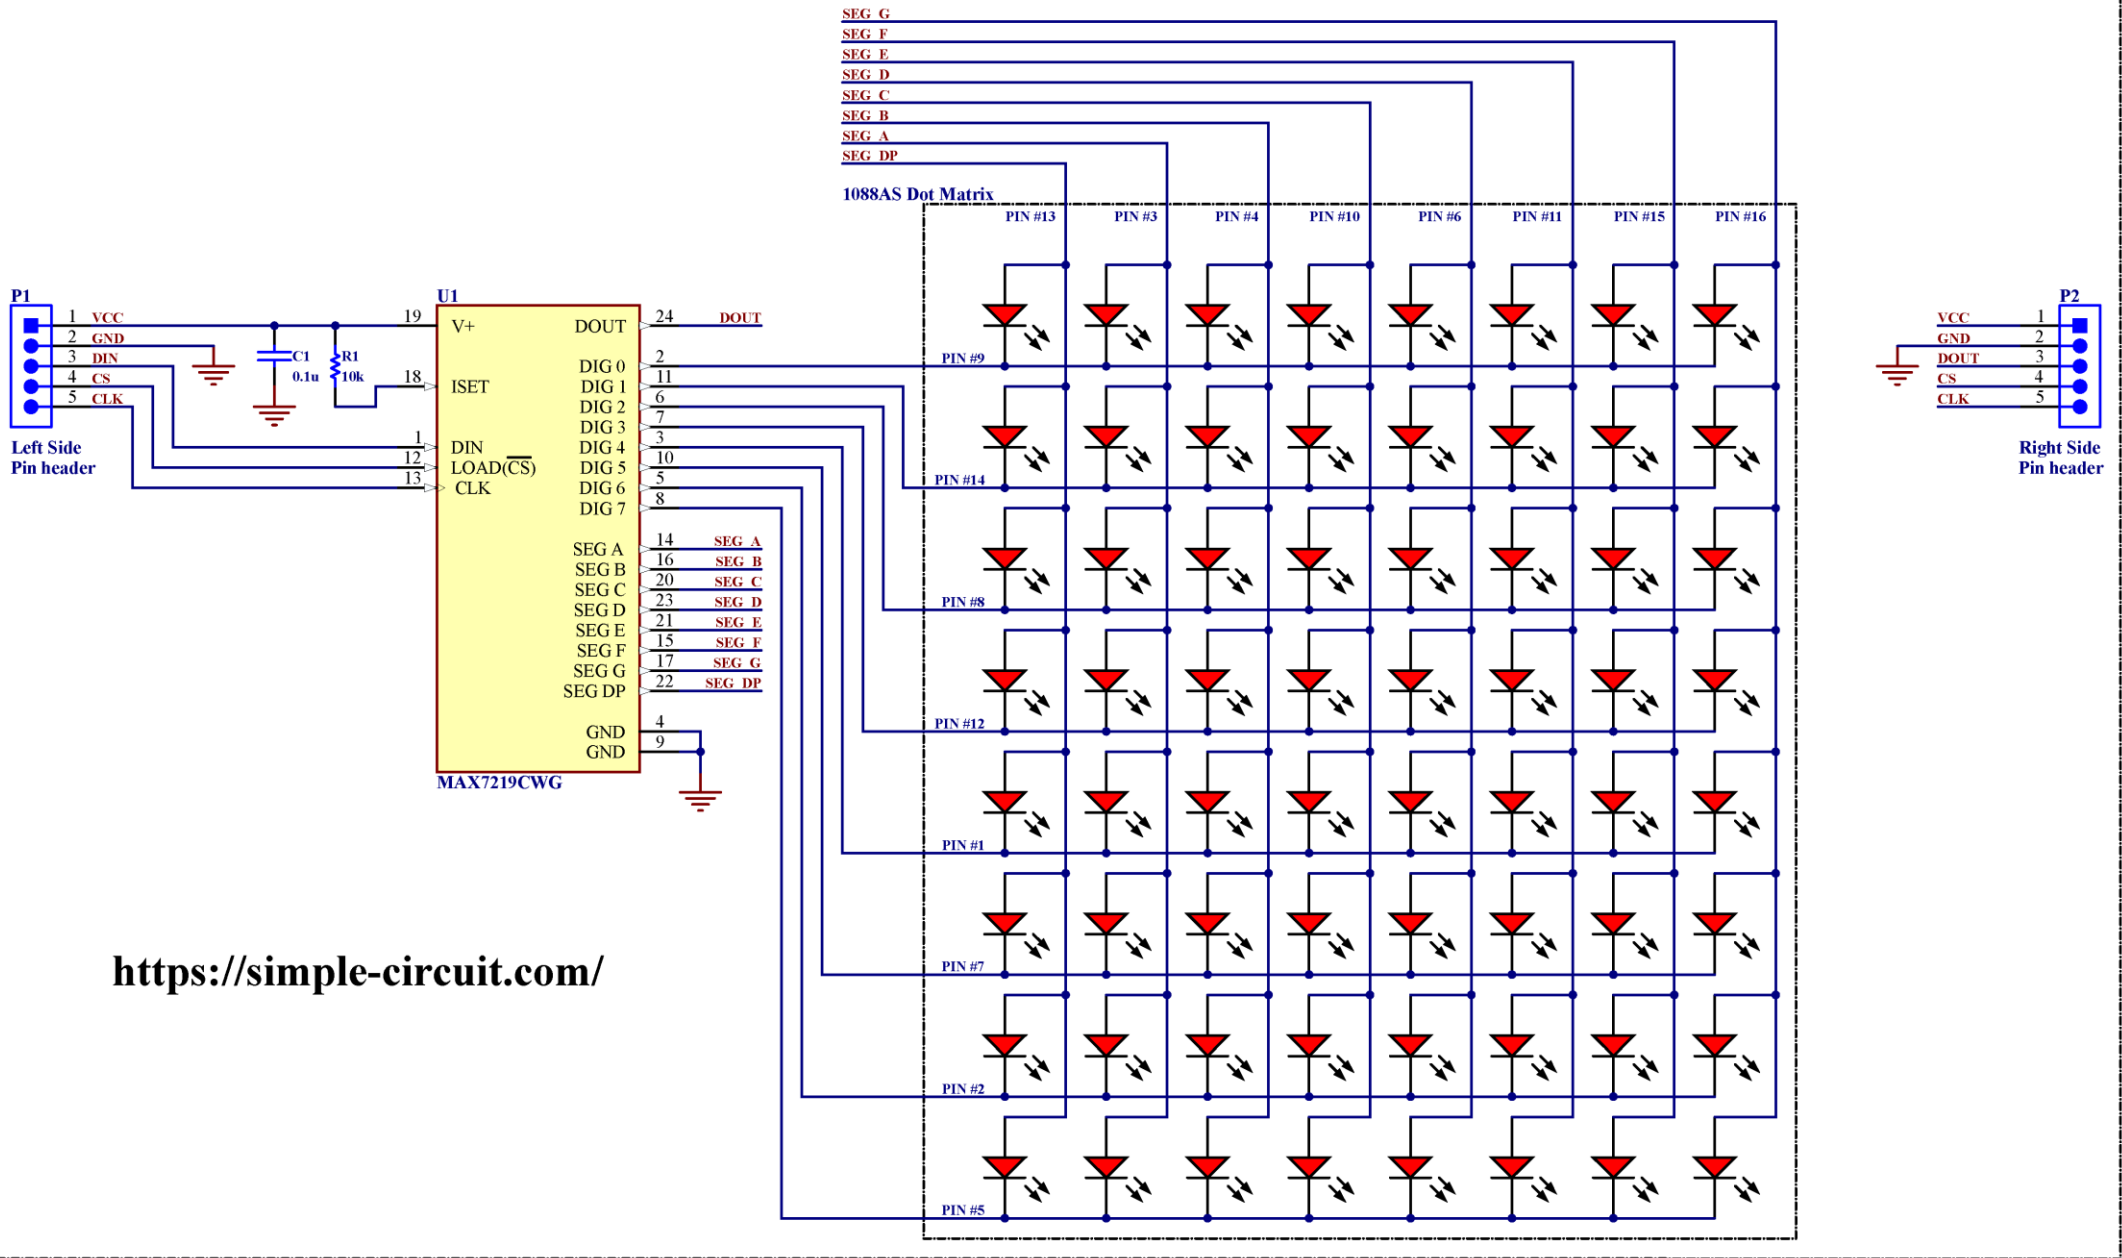

MAX7219 LED Dot Matrix Module

<https://simple-circuit.com/>